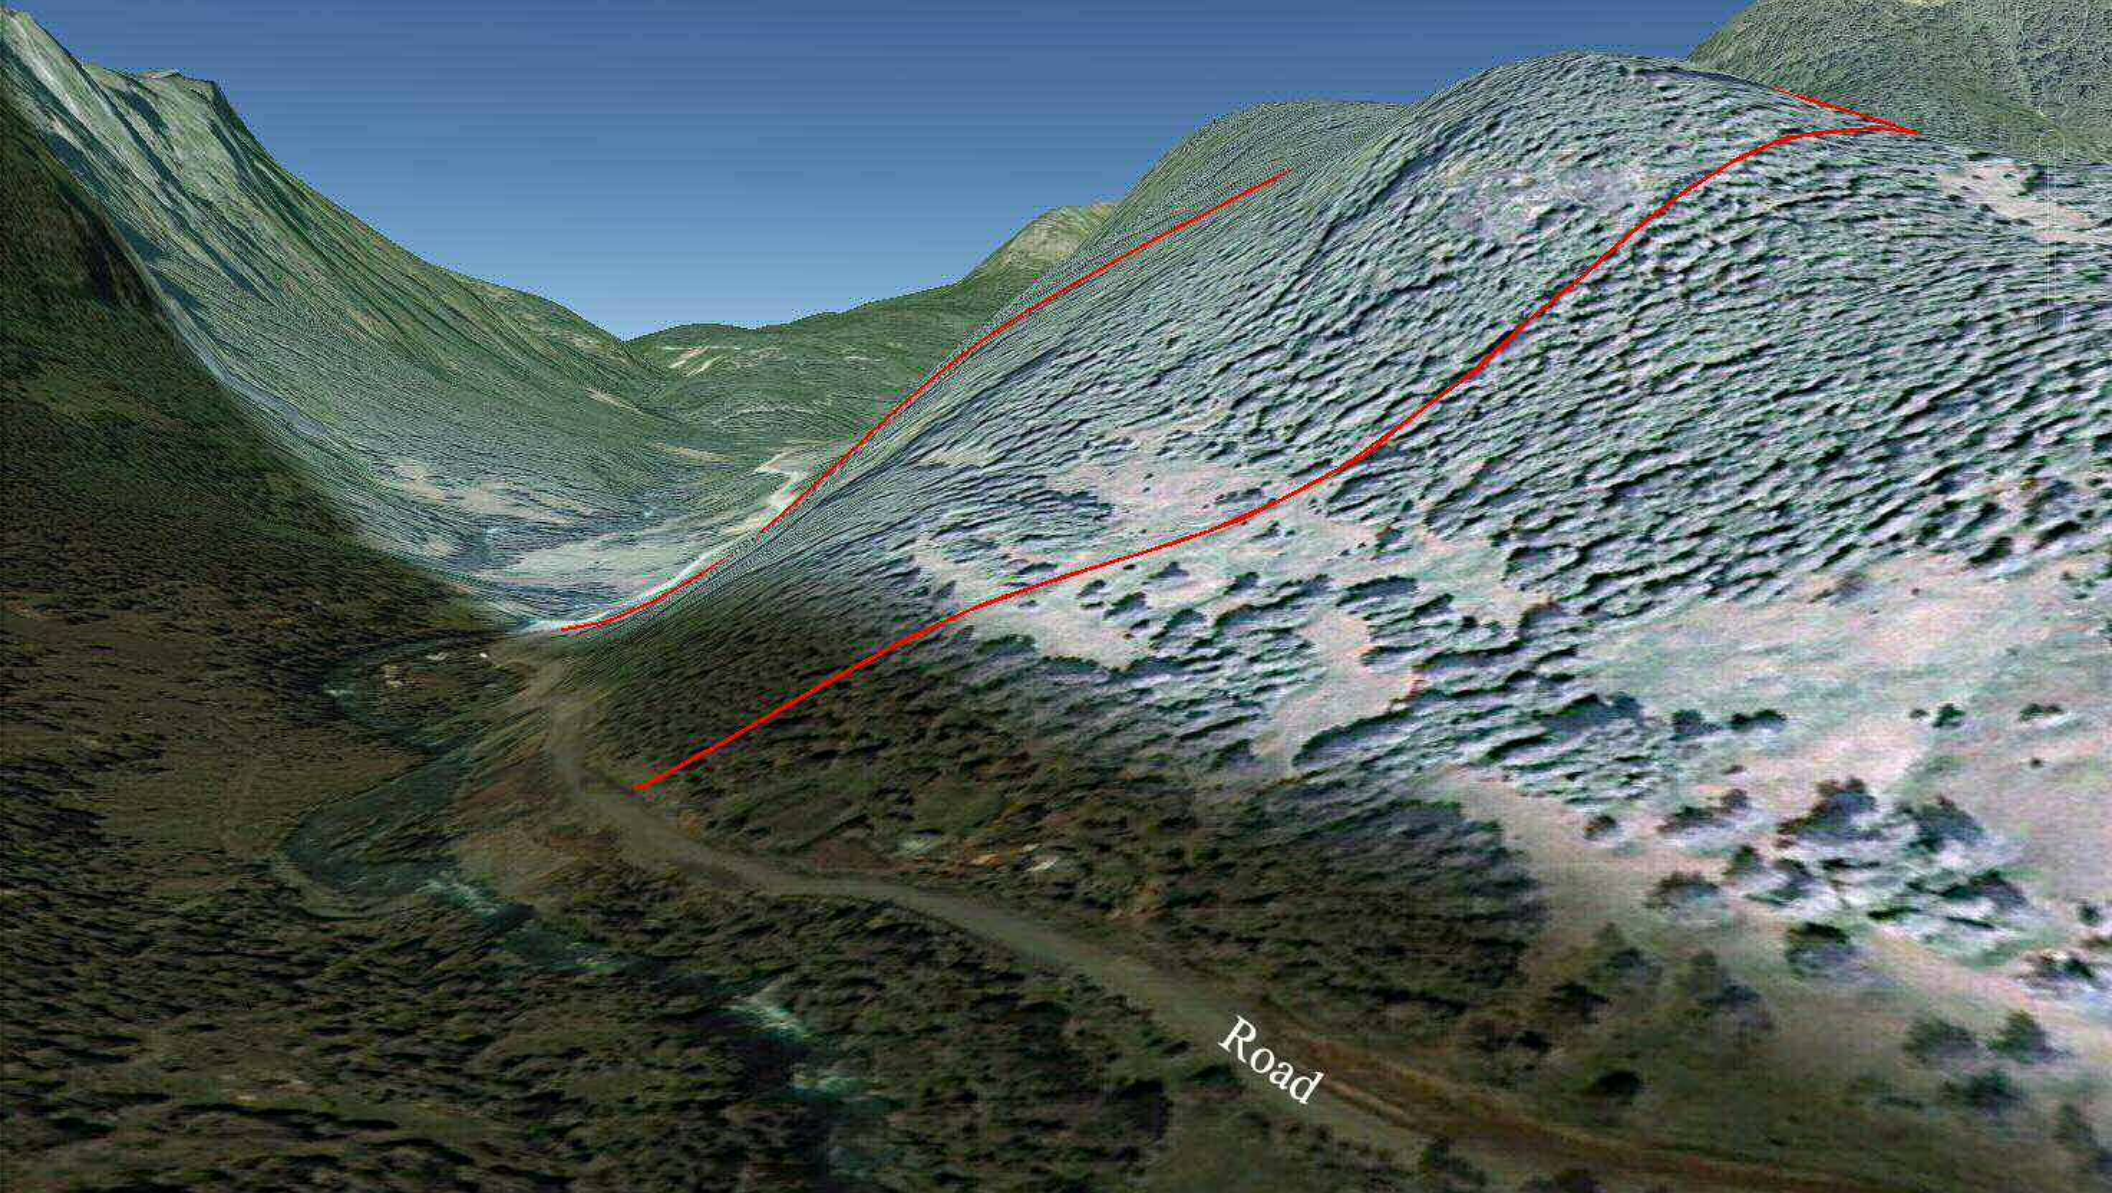

View to North

147 m

Road

© 2013 Mapcity
© 2013 Inav/Geosistemas SRL
Image © 2013 GeoEye
© 2013 Cnes/Spot Image

39° 29' 417" S, 71° 32' 336" W elev 839 m

G

Imagery Date: 4/20/2012 2011

View to South

Road

Image © 2013 GeoEye
© 2013 Mapcity
Image © 2013 DigitalGlobe
© 2013 Cnes/Spot Image

Google earth

Imagery Date: 4/20/2012 2009

39° 30.548' S 71° 32.692' W elev 674 m

Eye alt 717 m