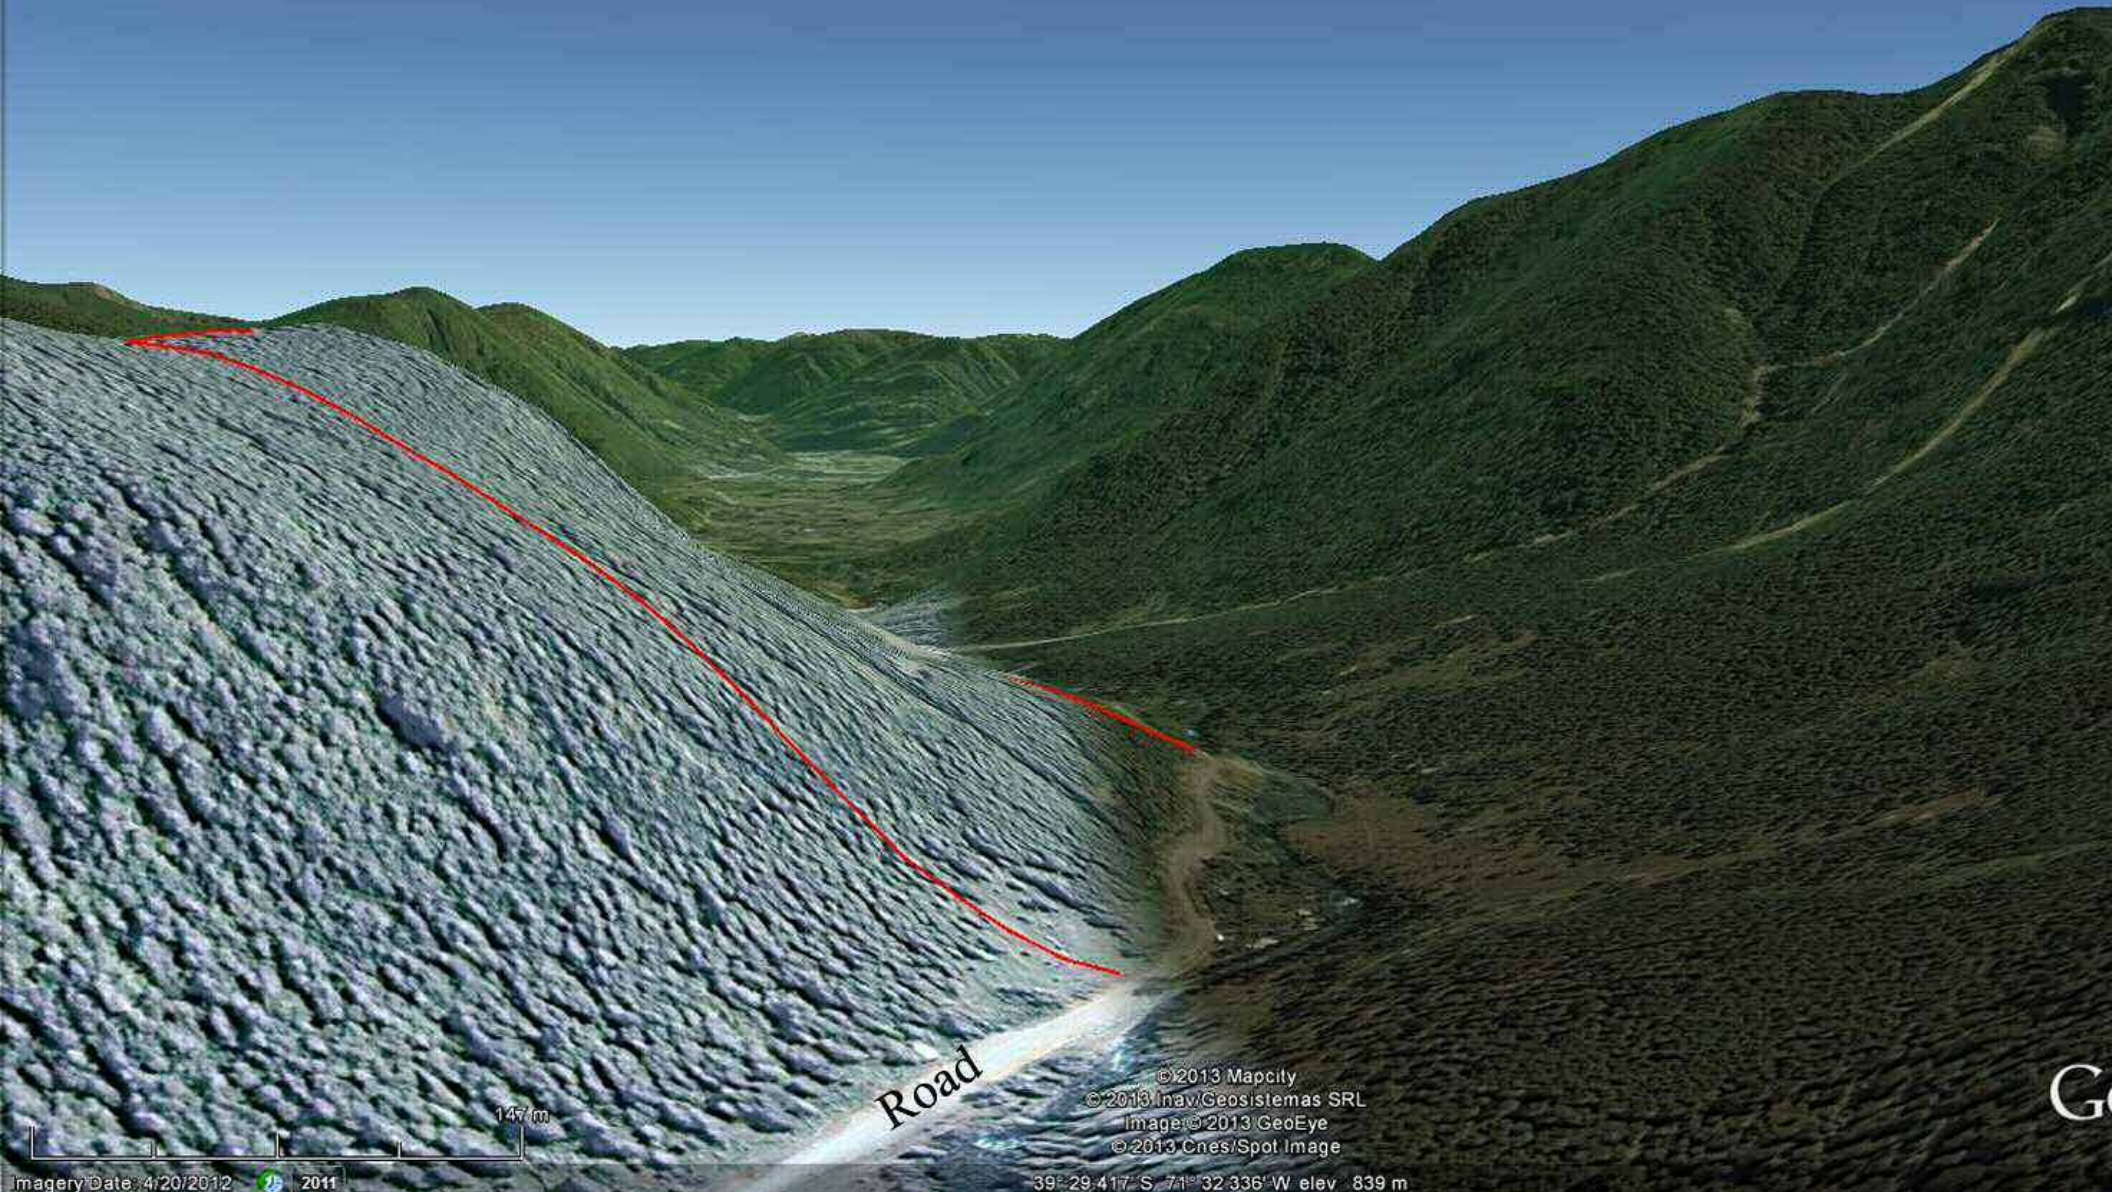

View to North

147 m

Road

© 2013 Mapcity
© 2013 Inav/Geosistemas SRL
Image © 2013 GeoEye
© 2013 Cnes/Spot Image

39° 29' 417" S, 71° 32' 336" W elev 839 m

G

Imagery Date: 4/20/2012 2011

View to South

Road

Image © 2013 GeoEye
© 2013 Mapcity
Image © 2013 DigitalGlobe
© 2013 Cnes/Spot Image

Google earth

Imagery Date: 4/20/2012 2009

39° 30.548' S 71° 32.692' W elev 674 m

Eye alt 717 m